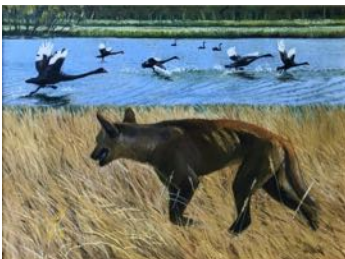

- 20 **Darter Pair** **\$2950**  
Oil on Canvas  
By Pamela Griffith

21 **Mullet**

**\$2500**

Acrylic on Canvas  
By Pamela Griffith

22 **Australian Pelican**

**\$2950**

Oil on Canvas  
By Pamela Griffith

23 **Cattle Egrets**

**\$2750**

Oil on Board  
By Pamela Griffith

24 **Royal Spoonbills**

**\$3950**

Oil on Canvas  
By Pamela Griffith

25 **Black Swan Alert**

**\$2950**

Oil on Canvas  
By Pamela Griffith