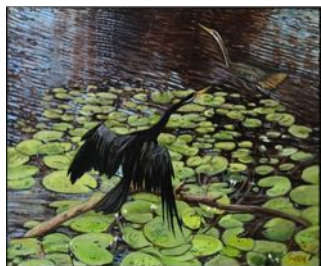

- 8 **Jabiru Pair** **\$5500**  
Oil on Canvas  
By Pamela Griffith

- 9 **Black Swan and Cygnets** **\$5500**  
Oil on Canvas  
By Pamela Griffith

- 10 **Mt Elliot Range** **\$5500**  
Oil on Canvas  
By Pamela Griffith

**11 Magpie Geese - Evening Flight** **\$5500**

Oil on Canvas  
By Pamela Griffith

**12 Brolgas Courting** **\$7900**

Oil on Canvas  
By Pamela Griffith

**13 Sea Eagles** **\$7900**

Oil on Canvas  
By Pamela Griffith

**14 Freshwater Turtles** **\$4250**

Oil on Canvas  
By Pamela Griffith

**15 Teeming with Life** **\$2750**

Gouache  
By Pamela Griffith

- 16 **Evening Alert** **\$5250**  
Oil on Canvas  
By Pamela Griffith

- 17 **Spotted Bower Bird** **\$4750**  
Oil on Canvas  
By Pamela Griffith

- 18 **Monitor and Magpie Geese** **\$2950**  
Oil on Canvas  
By Pamela Griffith

- 19 **Jacana Nesting** **\$2950**  
Acrylic on Canvas  
By Pamela Griffith