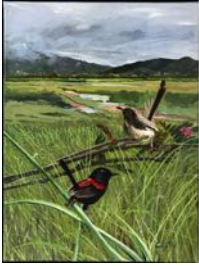

- 20 **Darter Pair** **\$2950**  
Oil on Canvas  
By Pamela Griffith

21 **Mullet**

**\$2500**

Acrylic on Canvas  
By Pamela Griffith

22 **Australian Pelican**

**\$2950**

Oil on Canvas  
By Pamela Griffith

23 **Cattle Egrets**

**\$2750**

Oil on Board  
By Pamela Griffith

24 **Royal Spoonbills**

**\$3950**

Oil on Canvas  
By Pamela Griffith

25 **Black Swan Alert**

**\$2950**

Oil on Canvas  
By Pamela Griffith